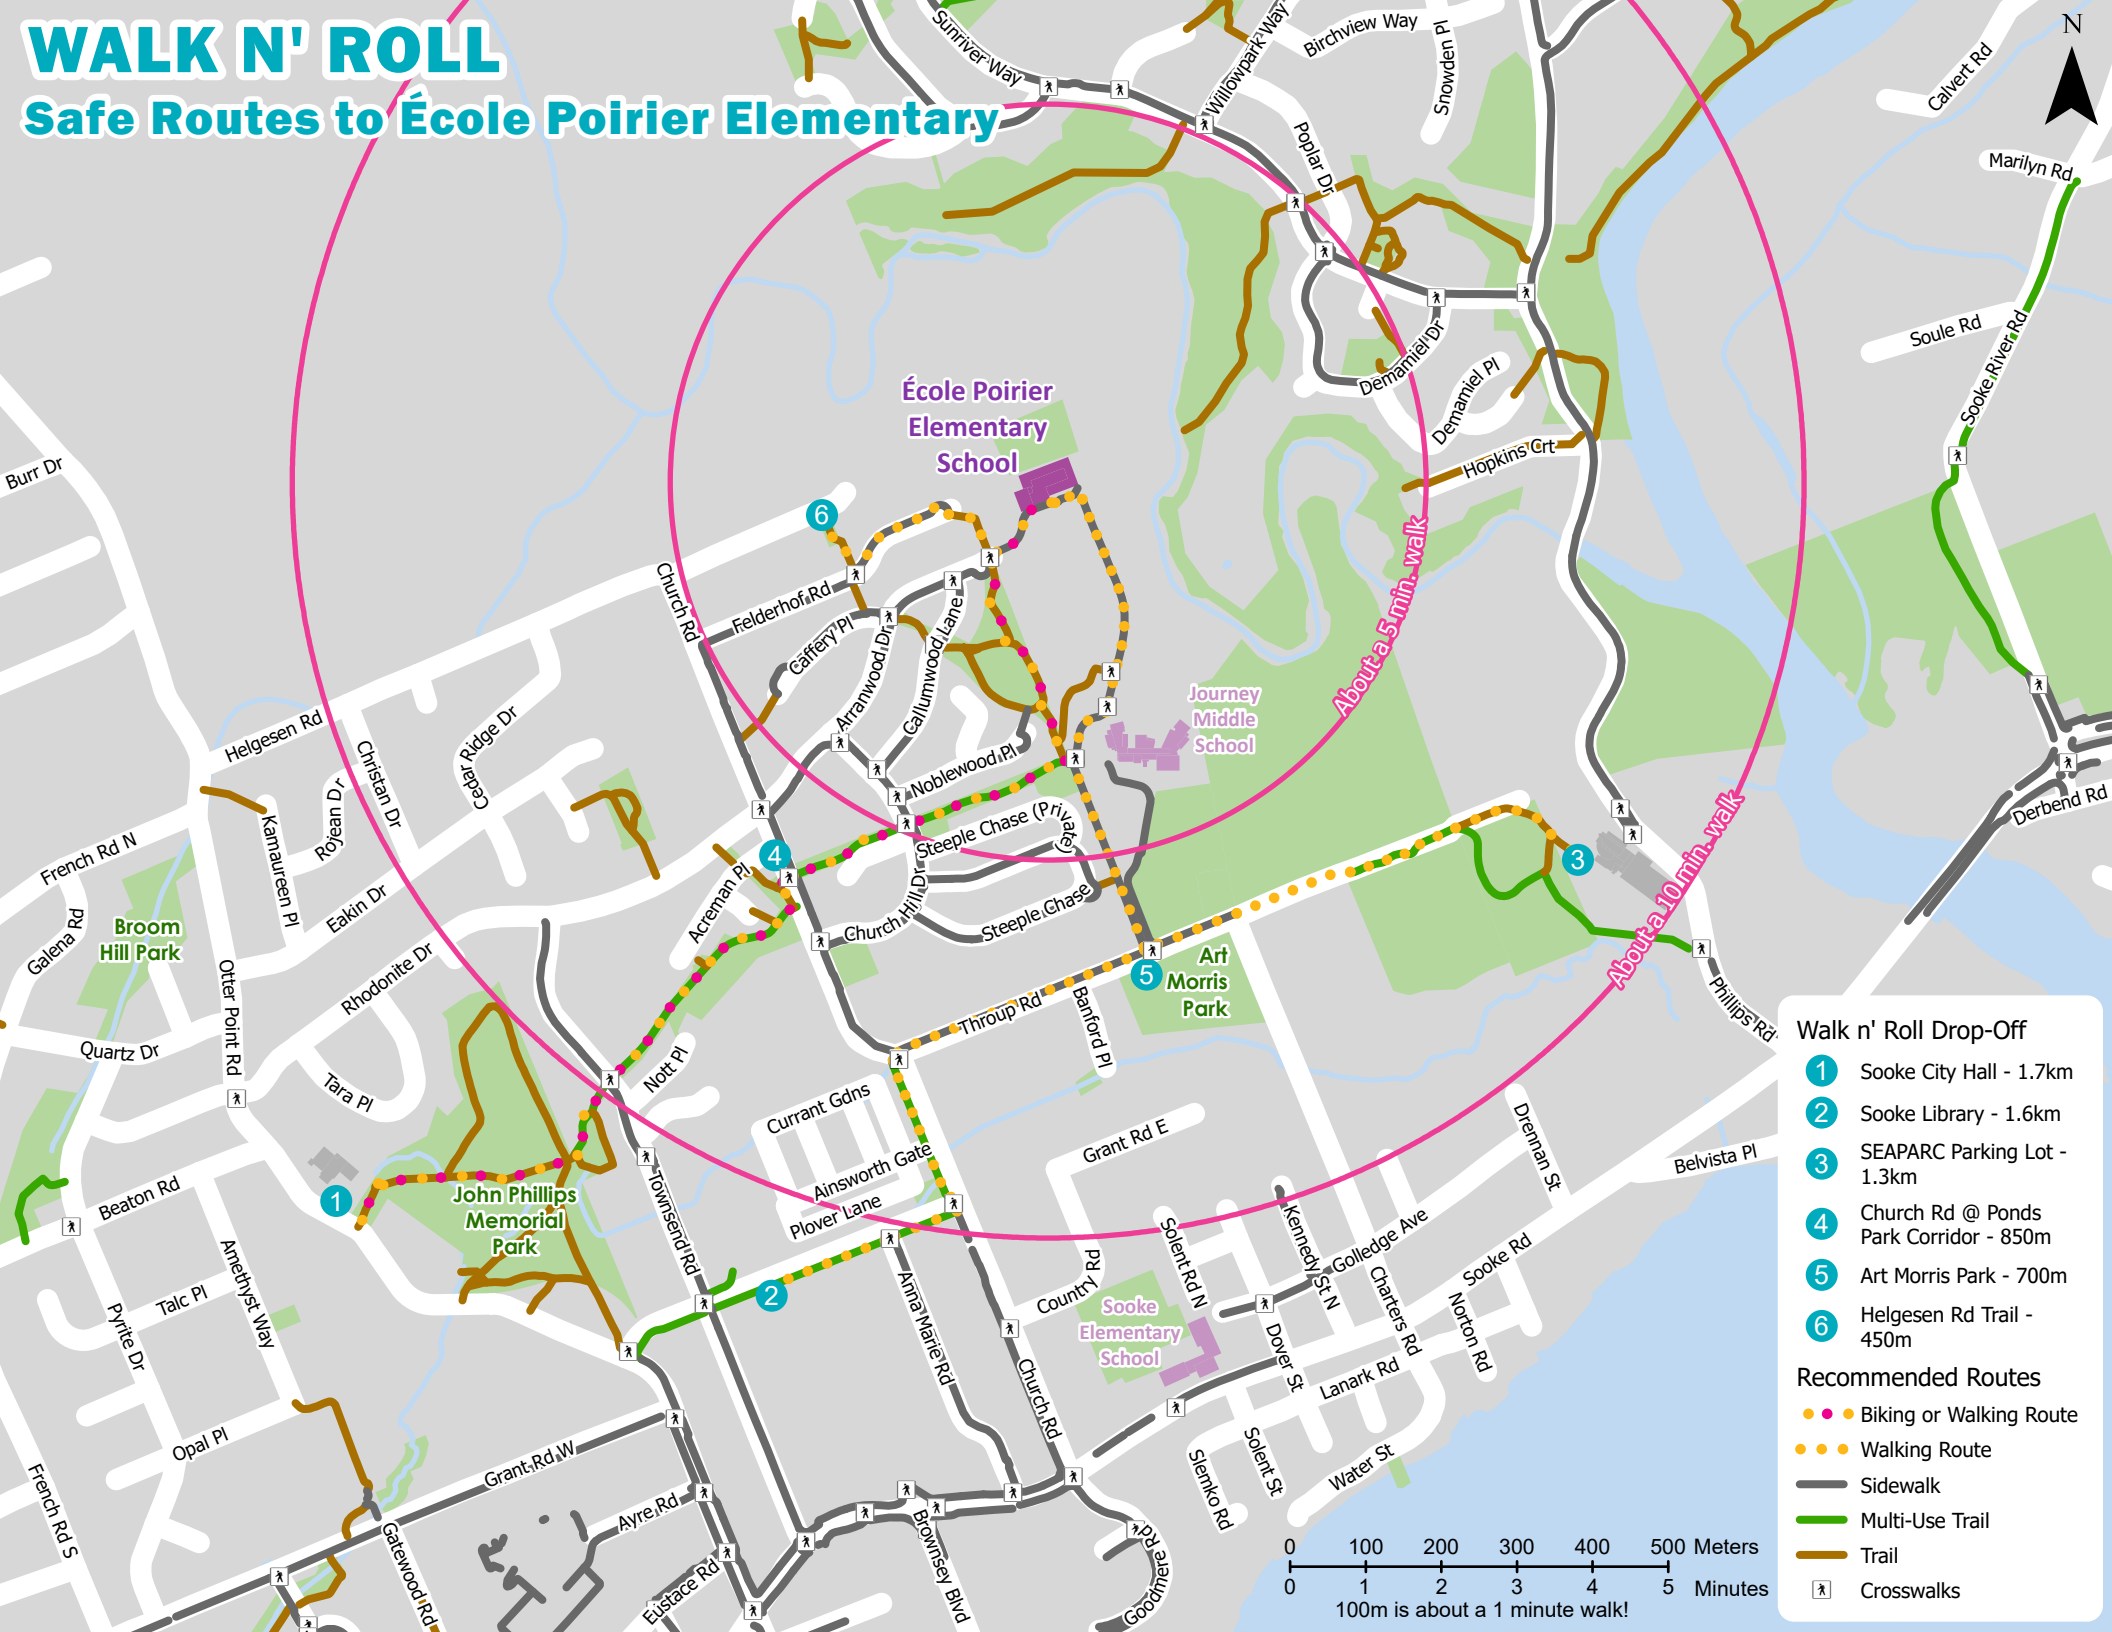

WALK N' ROLL

Safe Routes to École Poirier Elementary

Walk n' Roll Drop-Off

- 1 Sooke City Hall - 1.7km
- 2 Sooke Library - 1.6km
- 3 SEAPARC Parking Lot - 1.3km
- 4 Church Rd @ Ponds Park Corridor - 850m
- 5 Art Morris Park - 700m
- 6 Helgesen Rd Trail - 450m

Recommended Routes

- Biking or Walking Route
- Walking Route
- Sidewalk
- Multi-Use Trail
- Trail
- ⊠ Crosswalks