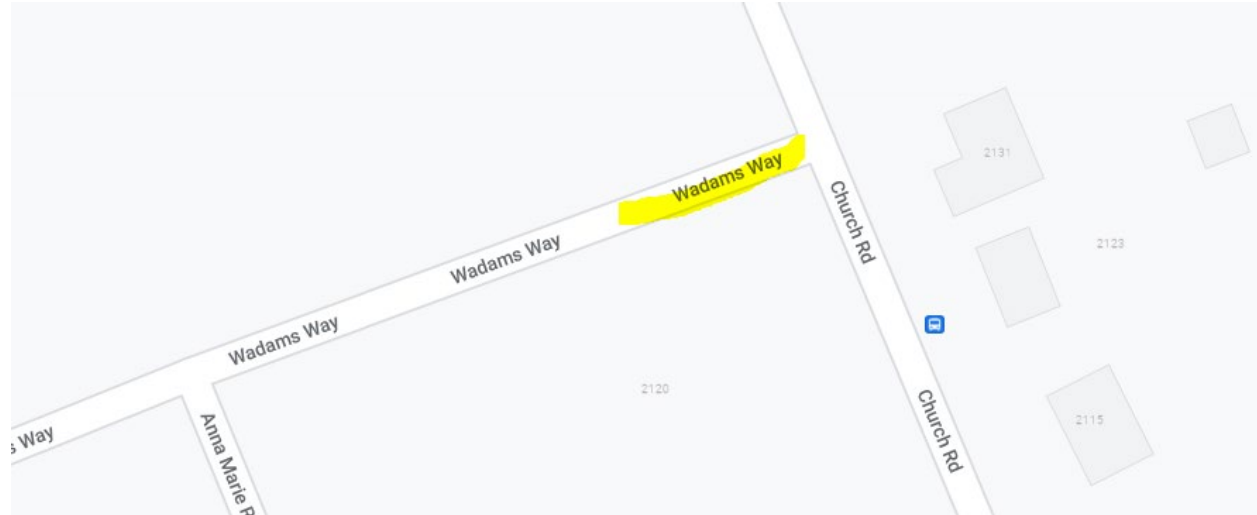

## TRAFFIC ADVISORY

Sooke, BC

**Date issued:** Monday, April 4, 2022

Be advised of the following planned activity, which may impact traffic. Prepare for possible delays by allowing additional time for travel and adhere to posted signage and traffic control personnel.

**WHERE:** Wadams Way at Church Road

**WHEN:** Wednesday, April 6, 2022, 7:00 a.m. to 3:00 p.m.

**WHY:** Drainage

**IMPACT:** Obey signage and traffic control personnel

**Map:**

**Learn more:**

- [Drive BC](#)
- [District of Sooke Traffic Advisories](#)